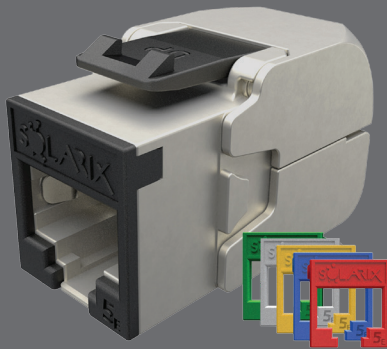

Keystone Solarix CAT5E STP RJ45 toolless colour modules

Product number:
25286707

Type number:
SXKJ-5E-STP-RAL-SA

EAN barcode:
8595684704907

Key features

- Quality shielded category 5E/Class D keystone
- Designed for high-speed ethernet protocols, including 2.5GBASE-T and 5GBASE-T*
- Very easy toolless installation without the need of using a cable tie
- Innovative GROUND LOCK mechanism allows for a reliable connection of the keystone shielding with the grounding wire or braid of an installation cable
- The shortened COMPACT HD keystone design is suitable for even the most demanding applications, including modular high-density patch panels and outlets (keystone depth is only 31.9 mm)
- The newly developed SECURE CAP includes an integrated cable stopping feature as well as the T568A and T568B colour wiring schemes
- The keystone meets the ISO/IEC 11801, EN 50173, and ANSI/TIA 568.2-D cabling standards
- The colour of the keystone is black (inner parts) and silver (metal body)
- For better port identification and easier management in the rack, it is possible to choose the colour of the front module of the keystone thanks to its unique RAL FIT system
- A black module is available as default, there are also modules with patch cable colours in the packaging – i.e. red, blue, yellow, green, and grey

Supported PoE

	802.3af	802.3at
PoE type	Type 1	Type 2
Maximum current	350 mA	600 mA
No. of pairs used	2	2
Supported by the SXXJ-5E-STP-RAL-SA keystone	YES	YES

Physical parameters

Keystone construction	STP
Number of ports	1 x RJ45 8p8c
Min. port lifetime	1000 connections/disconnections
Contacts plating	50 µin gold
Termination	toolless
Number of terminations	200
Size and type of conductor	AWG 26 – 22, solid wire
Material of non-metallic parts	FR plastic according to UL94-0
Keystone body colour	black (inner parts) and silver (metal body)
Snap-in modules colours	black, red, blue, yellow, green, and grey